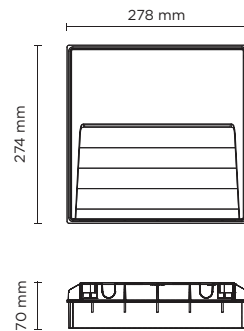

Technical features

Technical data

Wattage	14 WATT
IP Rating	IP65
IK Rating	IK08
Material	High corrosion resistance die-cast copper-free aluminum body
Coating	Polyester powder coating with phosphochromating pre-finish
Light source	NR. 21 x CREE XH-G LED
Screws	Stainless steel
Transformer	Electrical power supply 220/240V 50/60Hz built-in
Gasket	Silicone rubber
Glass	Tempered
Cable gland	M16 rubber grommet
Power cable	0.10 mt power cable included
Gross weight	2,10 Kg
Included	Polypropylene housing for recess

504003

SURF RECESS MAXI

Square wall-recessed luminaire for outdoor installation, phospho-chromatised and polyester powder coated extruded copper-free aluminium body, tempered frosted glass diffuser, moulded silicone gaskets, polypropylene housing for recess. Built-in LED driver 220-240V 50-60Hz, with 21 CREE XH-G mid-power LED. IP65 rating.